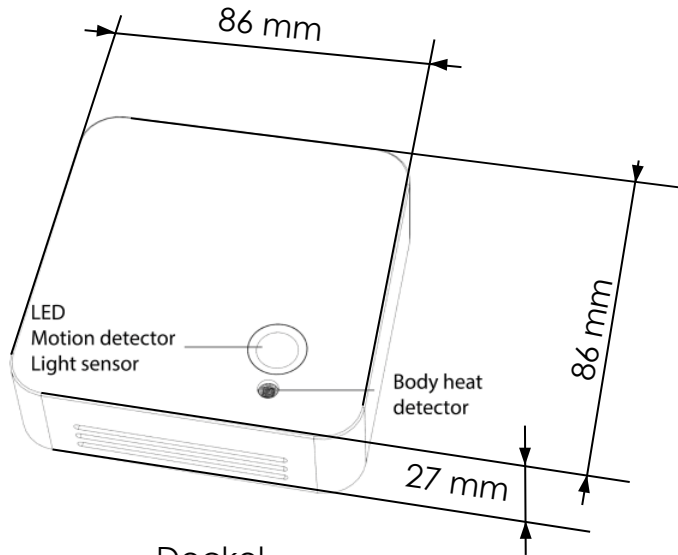

ERS Eye

Grundplatte
Plaque de base
Base plate

Deckel
Couvercle
Cover