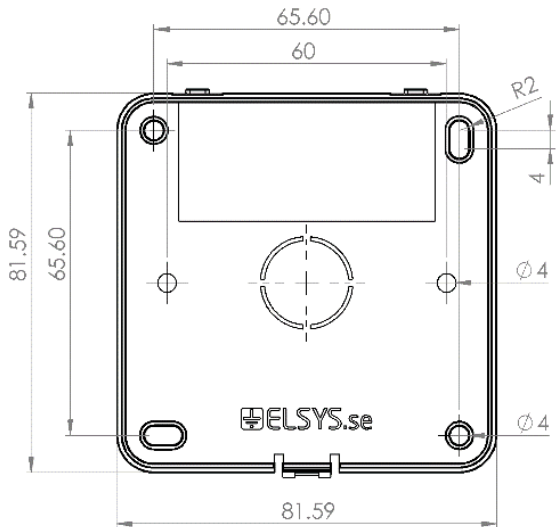

ERS Eye

Grundplatte
Plaque de base
Base plate

Deckel
Couvercle
Cover