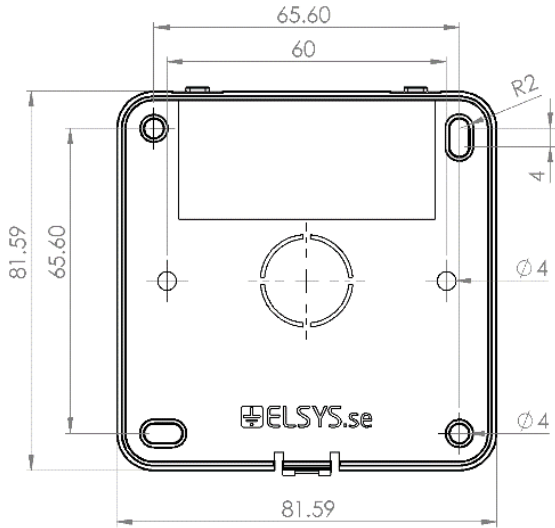

ERS Lite

Grundplatte
Plaque de base
Base plate

Deckel
Couvercle
Cover