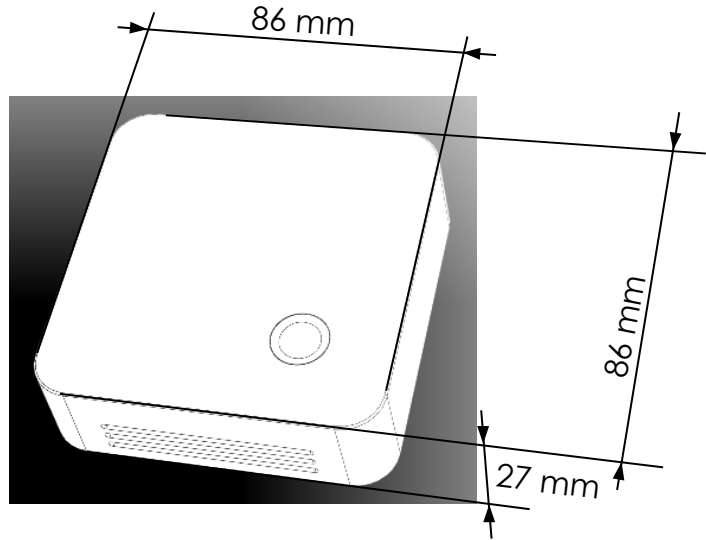

ERS Lite

Grundplatte
Plaque de base
Base plate

Deckel
Couvercle
Cover